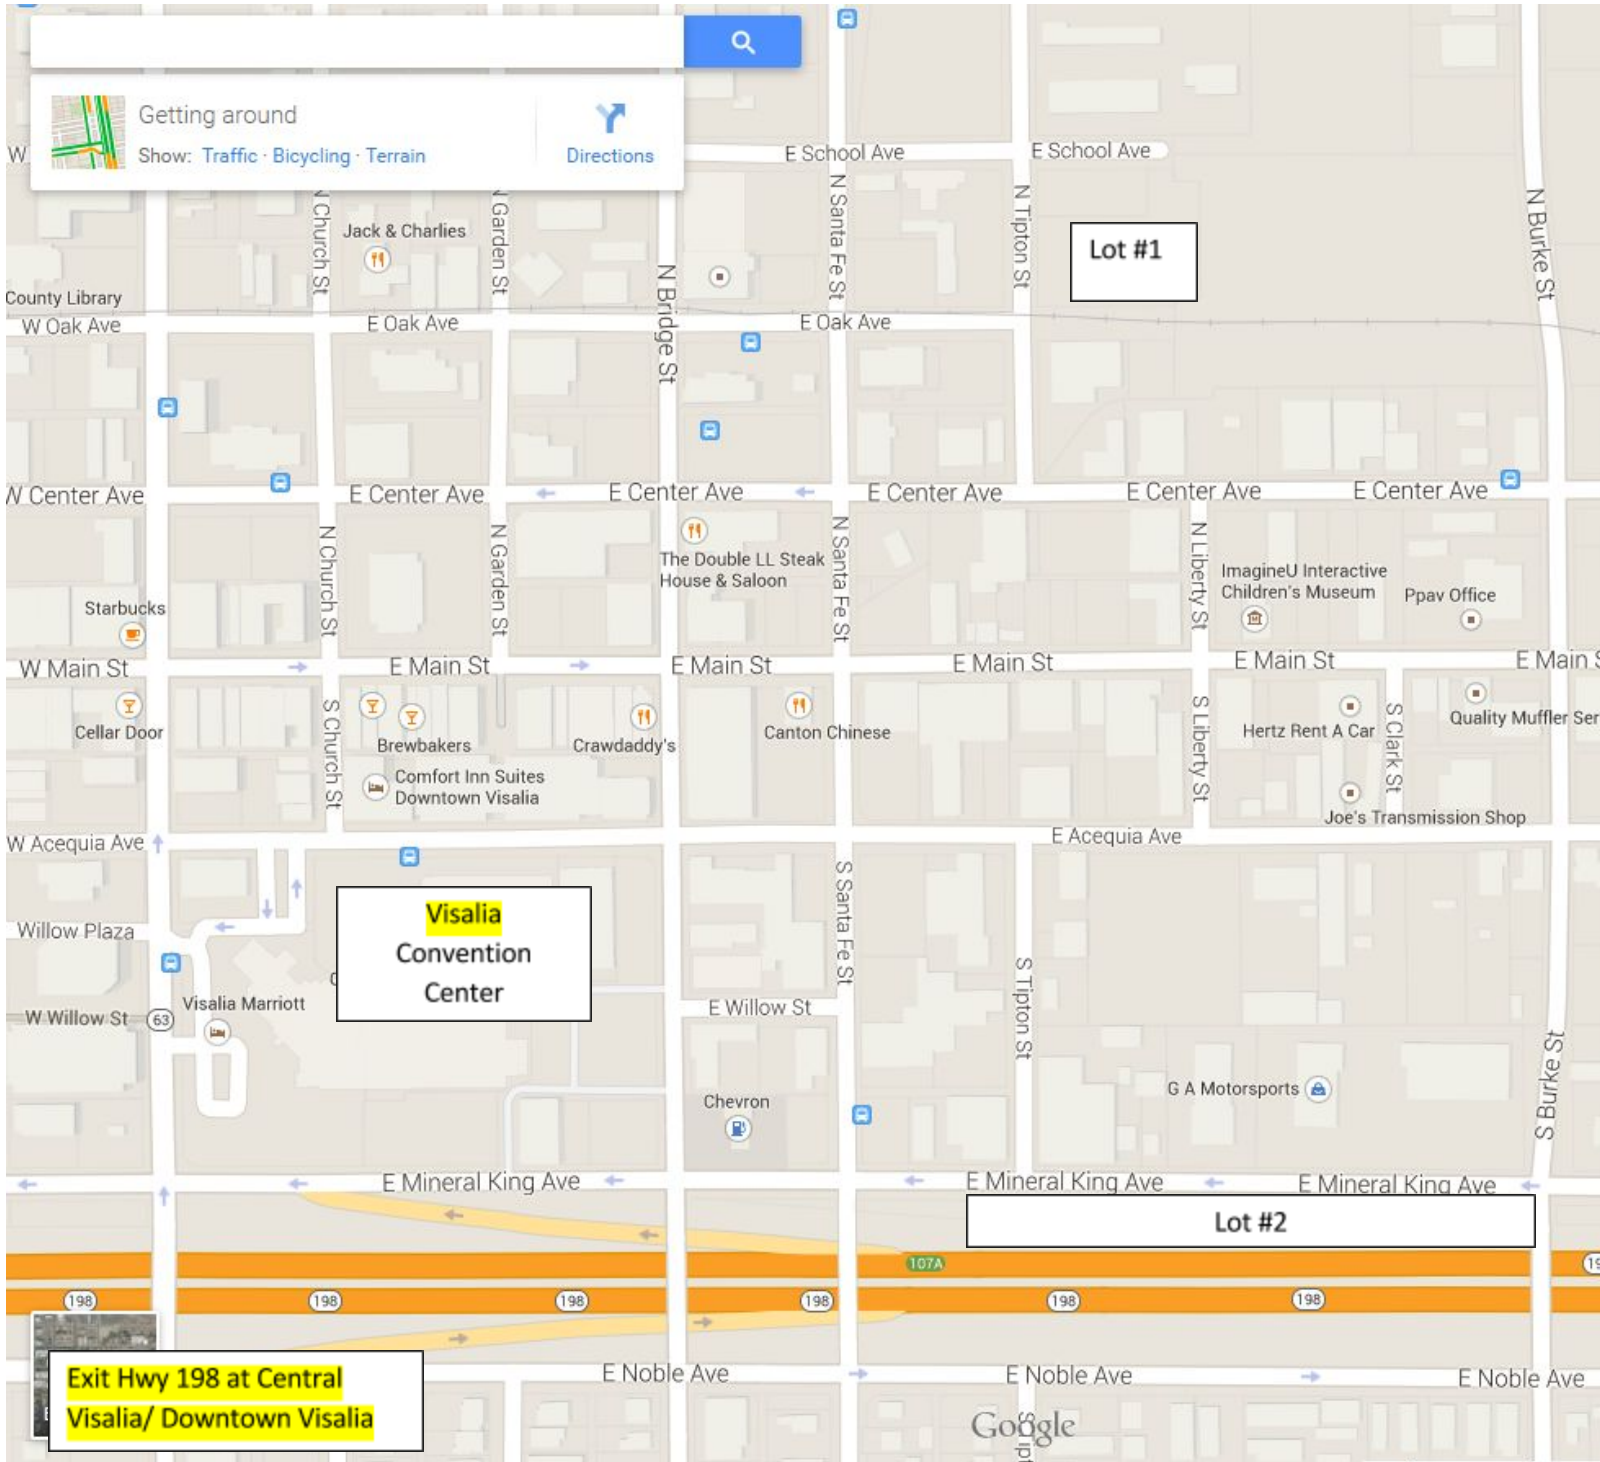

Map to Fan

RV Parking Details:

For all RV Lots
Exit 198 Freeway at
Central Visalia Exit

Day of arrival contact #:
Roger @ 559-707-2882

Exit Hwy 198 at Central
Visalia/ Downtown Visalia